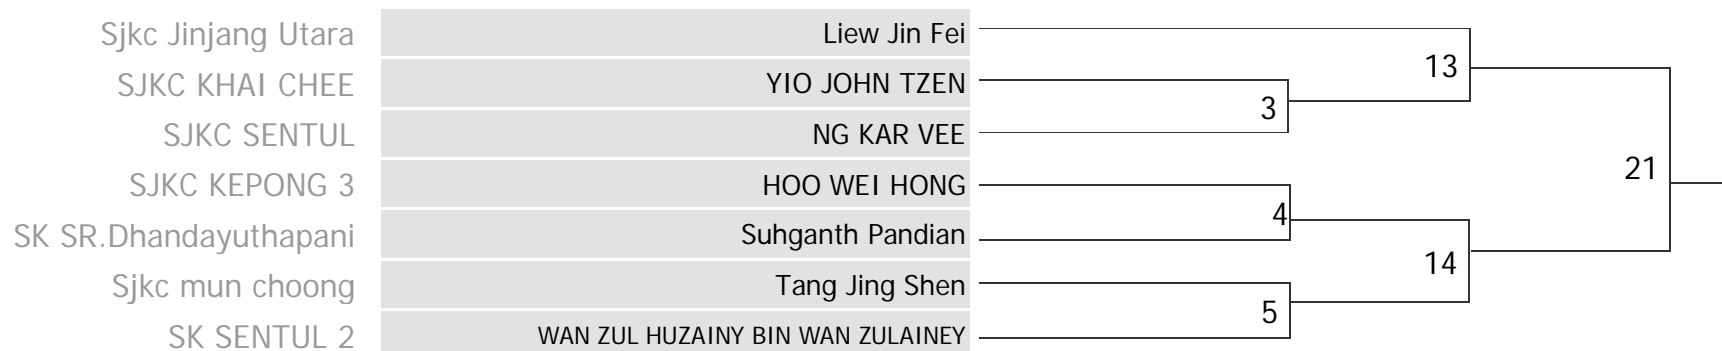

CLASS A (Open)

Male 10-12 Years old / 男

Middle | 41.1 KG – 46 KG