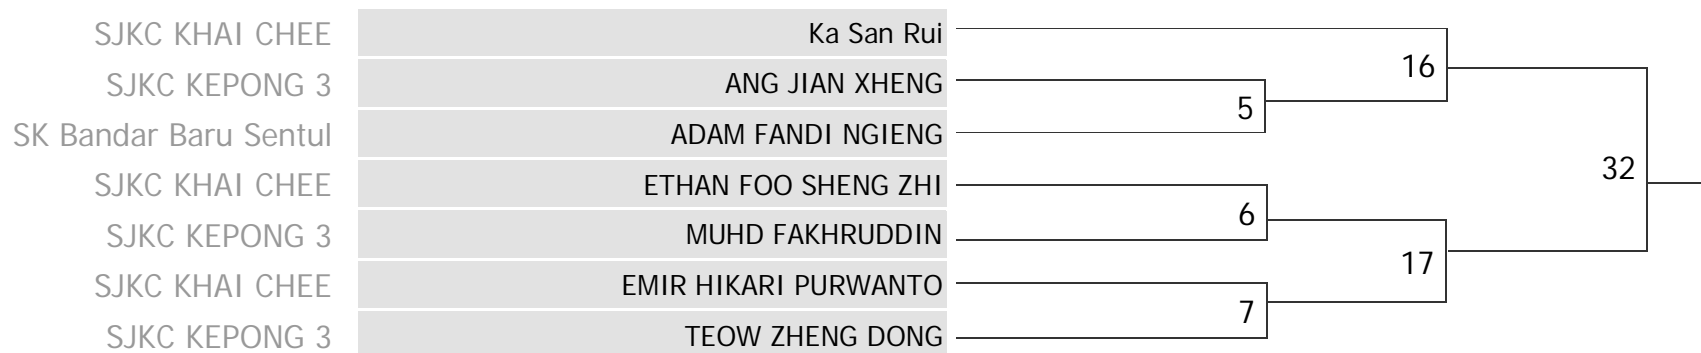

CLASS A (Open)

Male 10-12 Years old / 男

Bantam | 25.1 KG – 28 KG

CLASS A (Open)

Male 10-12 Years old / 男

Feather | 28.1 KG – 32 KG

CLASS A (Open)

Male 13-15 years old / 男